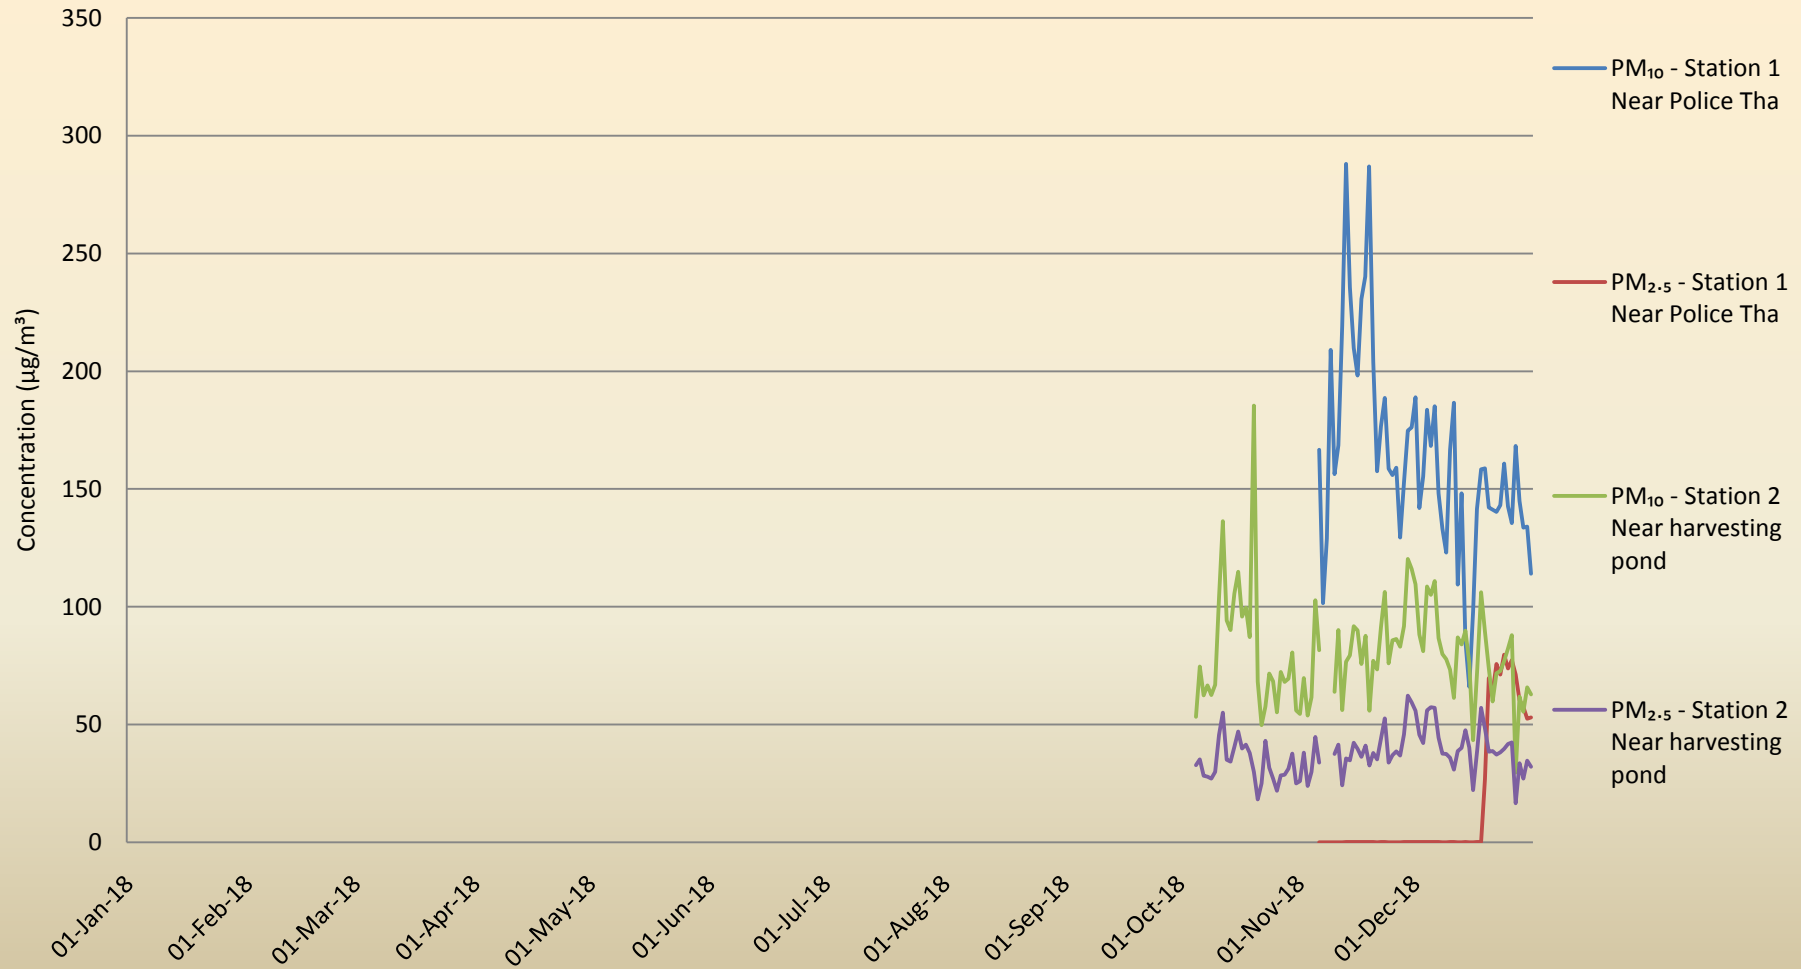

Annual Ambient Trend of Particulate Matter in M/s. IPCA Laboratories Ltd., Dist. Ratlam (M.P.)

Annual Ambient Trend of Gaseous in M/s.IPCA Laboratories Ltd., Dist. Ratlam (M.P.)